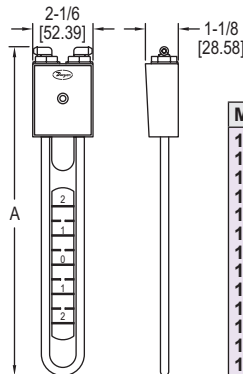

SERIES 1211 & MODEL 1212

SLACK TUBE® MANOMETER

Slack Tube® manometer rolled up for easy handling and storage

1212 gas pressure kit

Model	Dimension "A"
1211-8	16-3/4 [425.45]
1211-12	20-3/4 [527.05]
1211-16	24-3/4 [628.65]
1211-24	32-3/4 [831.85]
1211-30	38-3/4 [984.25]
1211-36	44-3/4 [1136.65]
1211-48	56-3/4 [1441.45]
1211-60	68-3/4 [1746.25]
1211-72	80-3/4 [2051.05]
1211-120	128-3/4 [3270.25]
1211-50	28-3/4 [730.25]
1211-100	48-3/4 [1238.25]
1211-200	87-3/4 [2228.85]

The Series 1211 Slack Tube® Manometer is as accurate as the finest laboratory "U" gages, but is designed to roll up for easy carrying. These manometers cover a wide range of pressure readings from 4-0-4 inches up to 60-0-60 inches.

MODEL CHART					
Model	Range, In.	Hg Req'd (oz.)	Metric Model	Range, CM	Hg Req'd (oz.)
1211-8	4 to 0 to 4	6	1211-50	25 to 0 to 25	11
1211-12	6 to 0 to 6	7	1211-100	50 to 0 to 50	18-1/2
1211-16	8 to 0 to 8	9	1211-200	100 to 0 to 100	35
1211-24	12 to 0 to 12	12-1/2			
1211-30	15 to 0 to 15	15			
1211-36	18 to 0 to 18	17-1/2			
1211-48	24 to 0 to 24	22-1/2			
1211-60	30 to 0 to 30	27			
1211-72	36 to 0 to 36	32			
1211-120	60 to 0 to 60	57			

INCLUDED WITH THE 1212 KIT

Description

(1) #1211-16 Slack Tube® Manometer, reads pressure to 16" water*, (1) Carrying case, plastic, 8-1/2" x 7" x 3-1/8", (1) 1 oz. bottle Fluorescein green color concentrate with wetting agent, (2) 1/8" pipe thread rubber tubing adapters, (1) 1/8" to 1/4" pipe thread bushing, (1) 3' L 3/16" rubber tubing, (1) Rubber tubing adapter to fit standard 7/16" dia. spud.